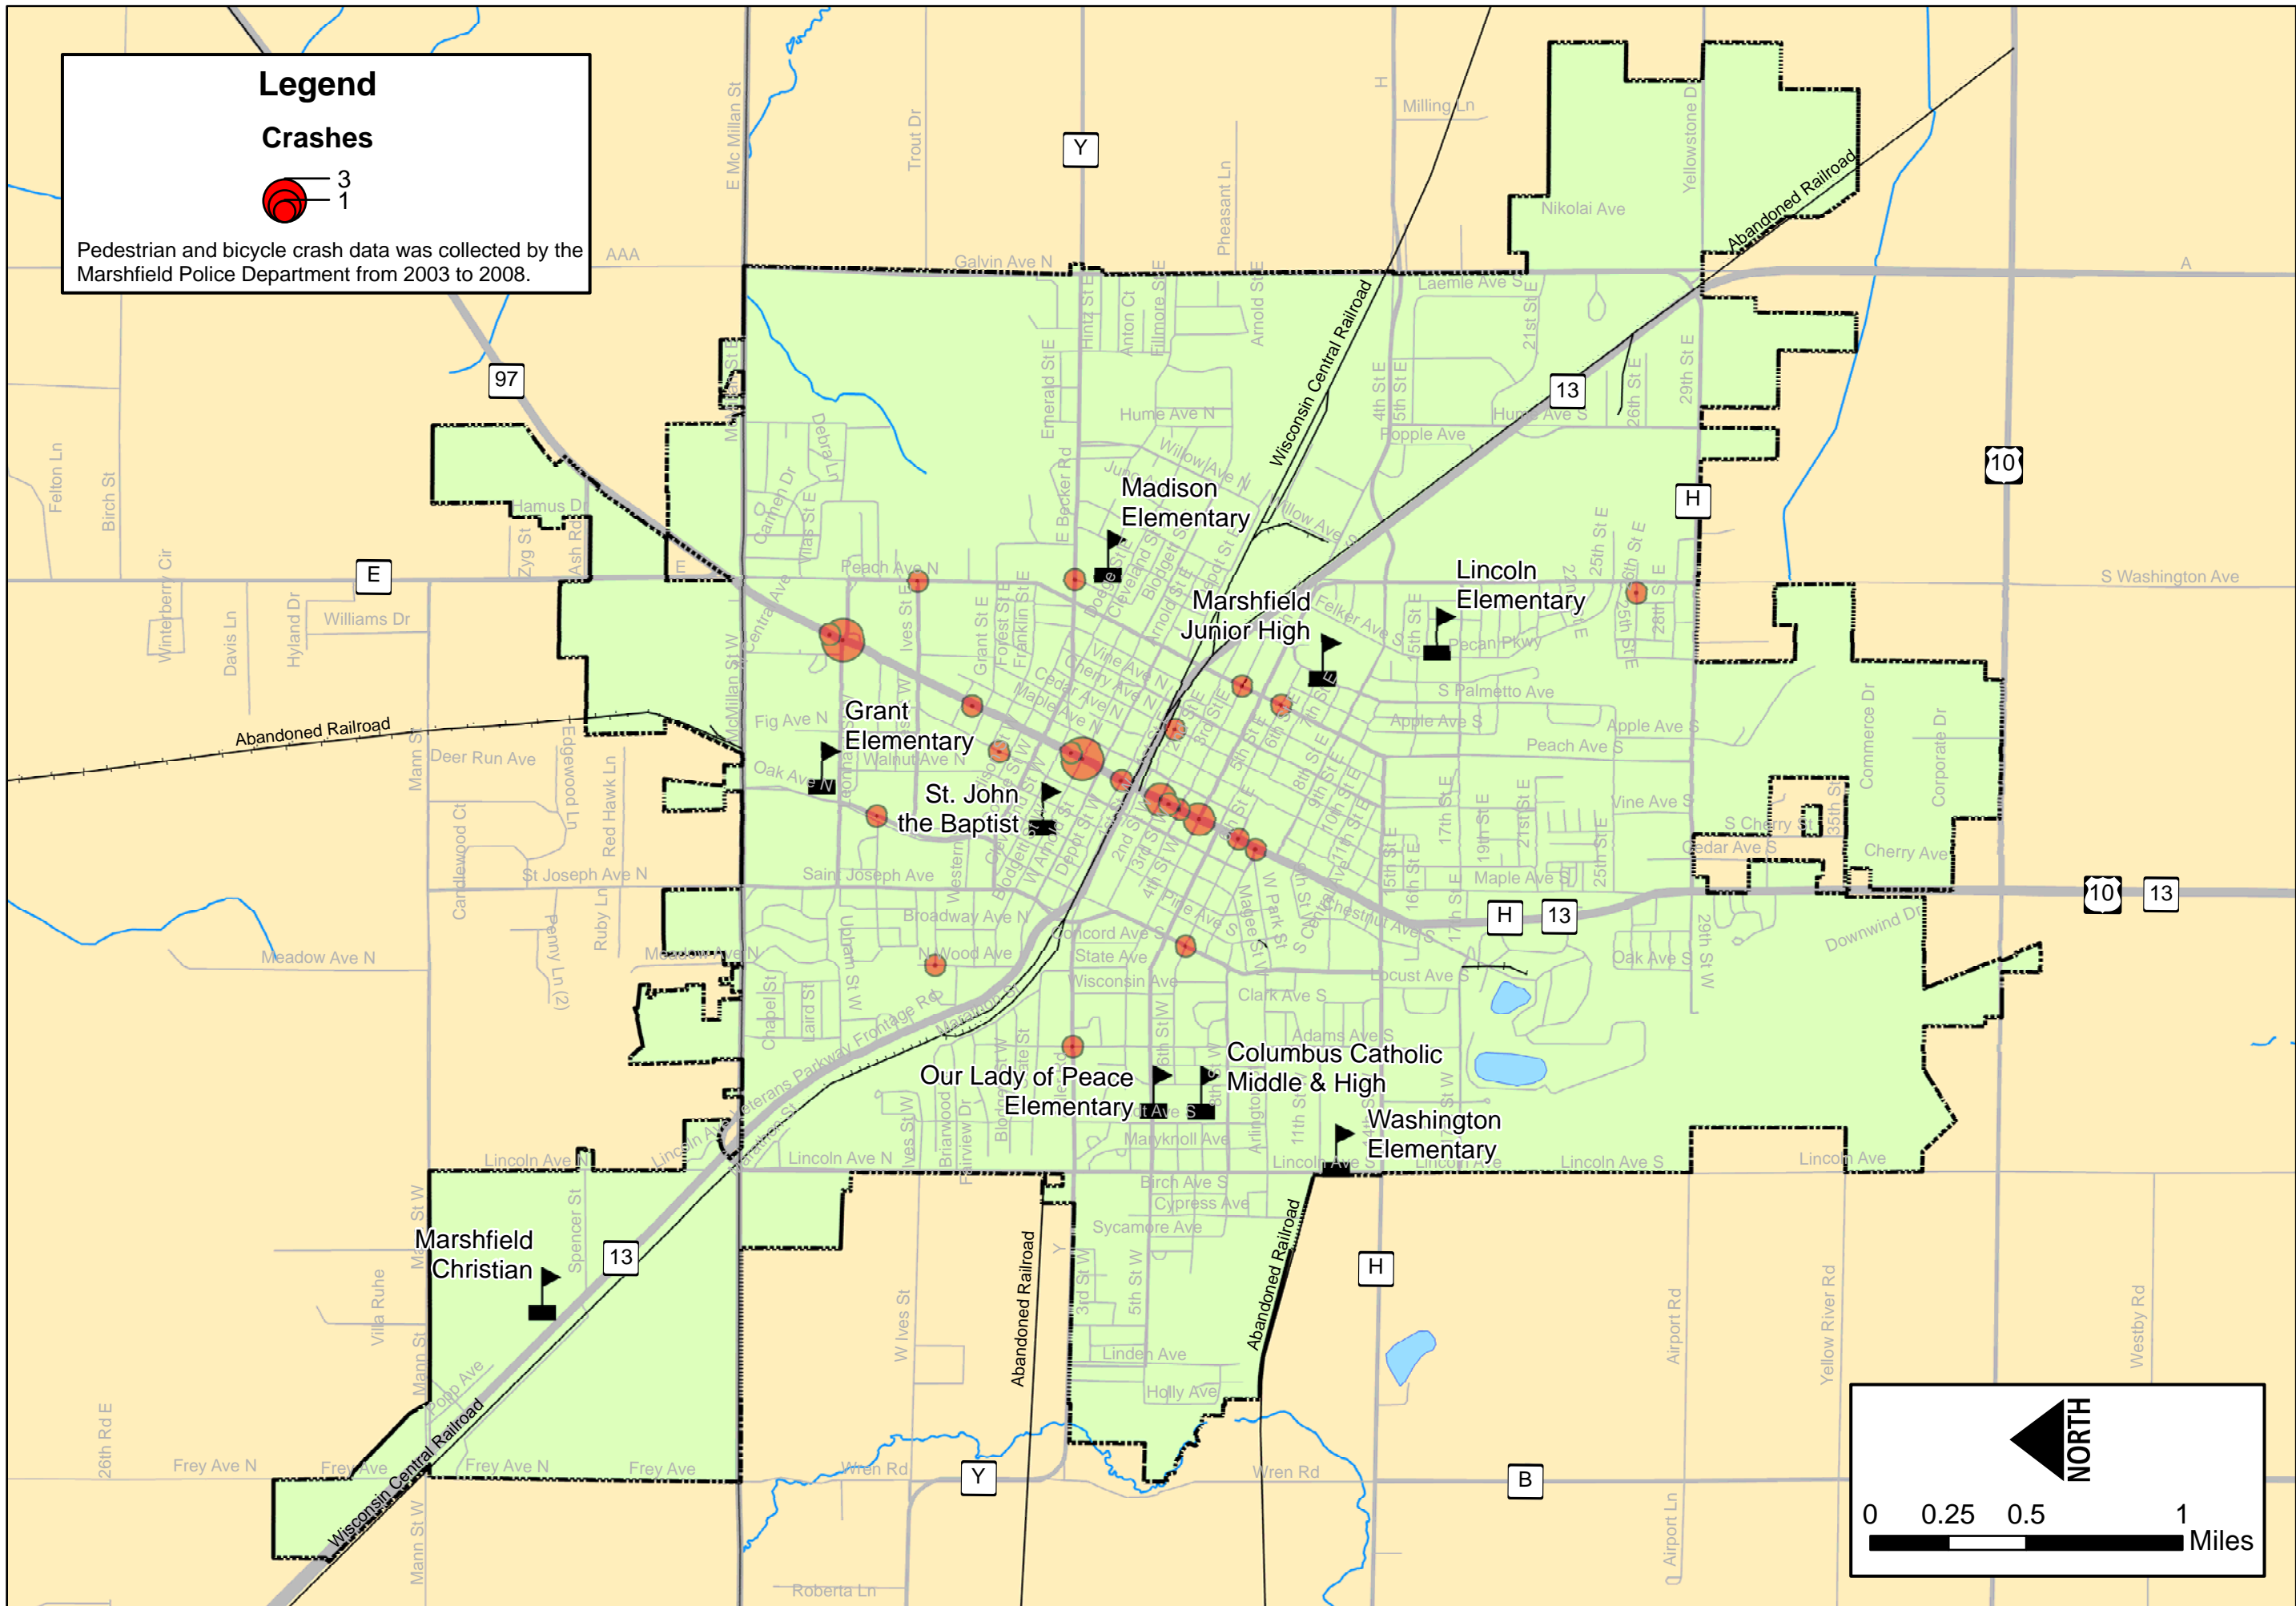

### Legend

#### Crashes

Pedestrian and bicycle crash data was collected by the Marshfield Police Department from 2003 to 2008.

# Marshfield Safe Routes to School Plan

## Bicycle/Pedestrian Crash Locations

Marshfield, Wisconsin