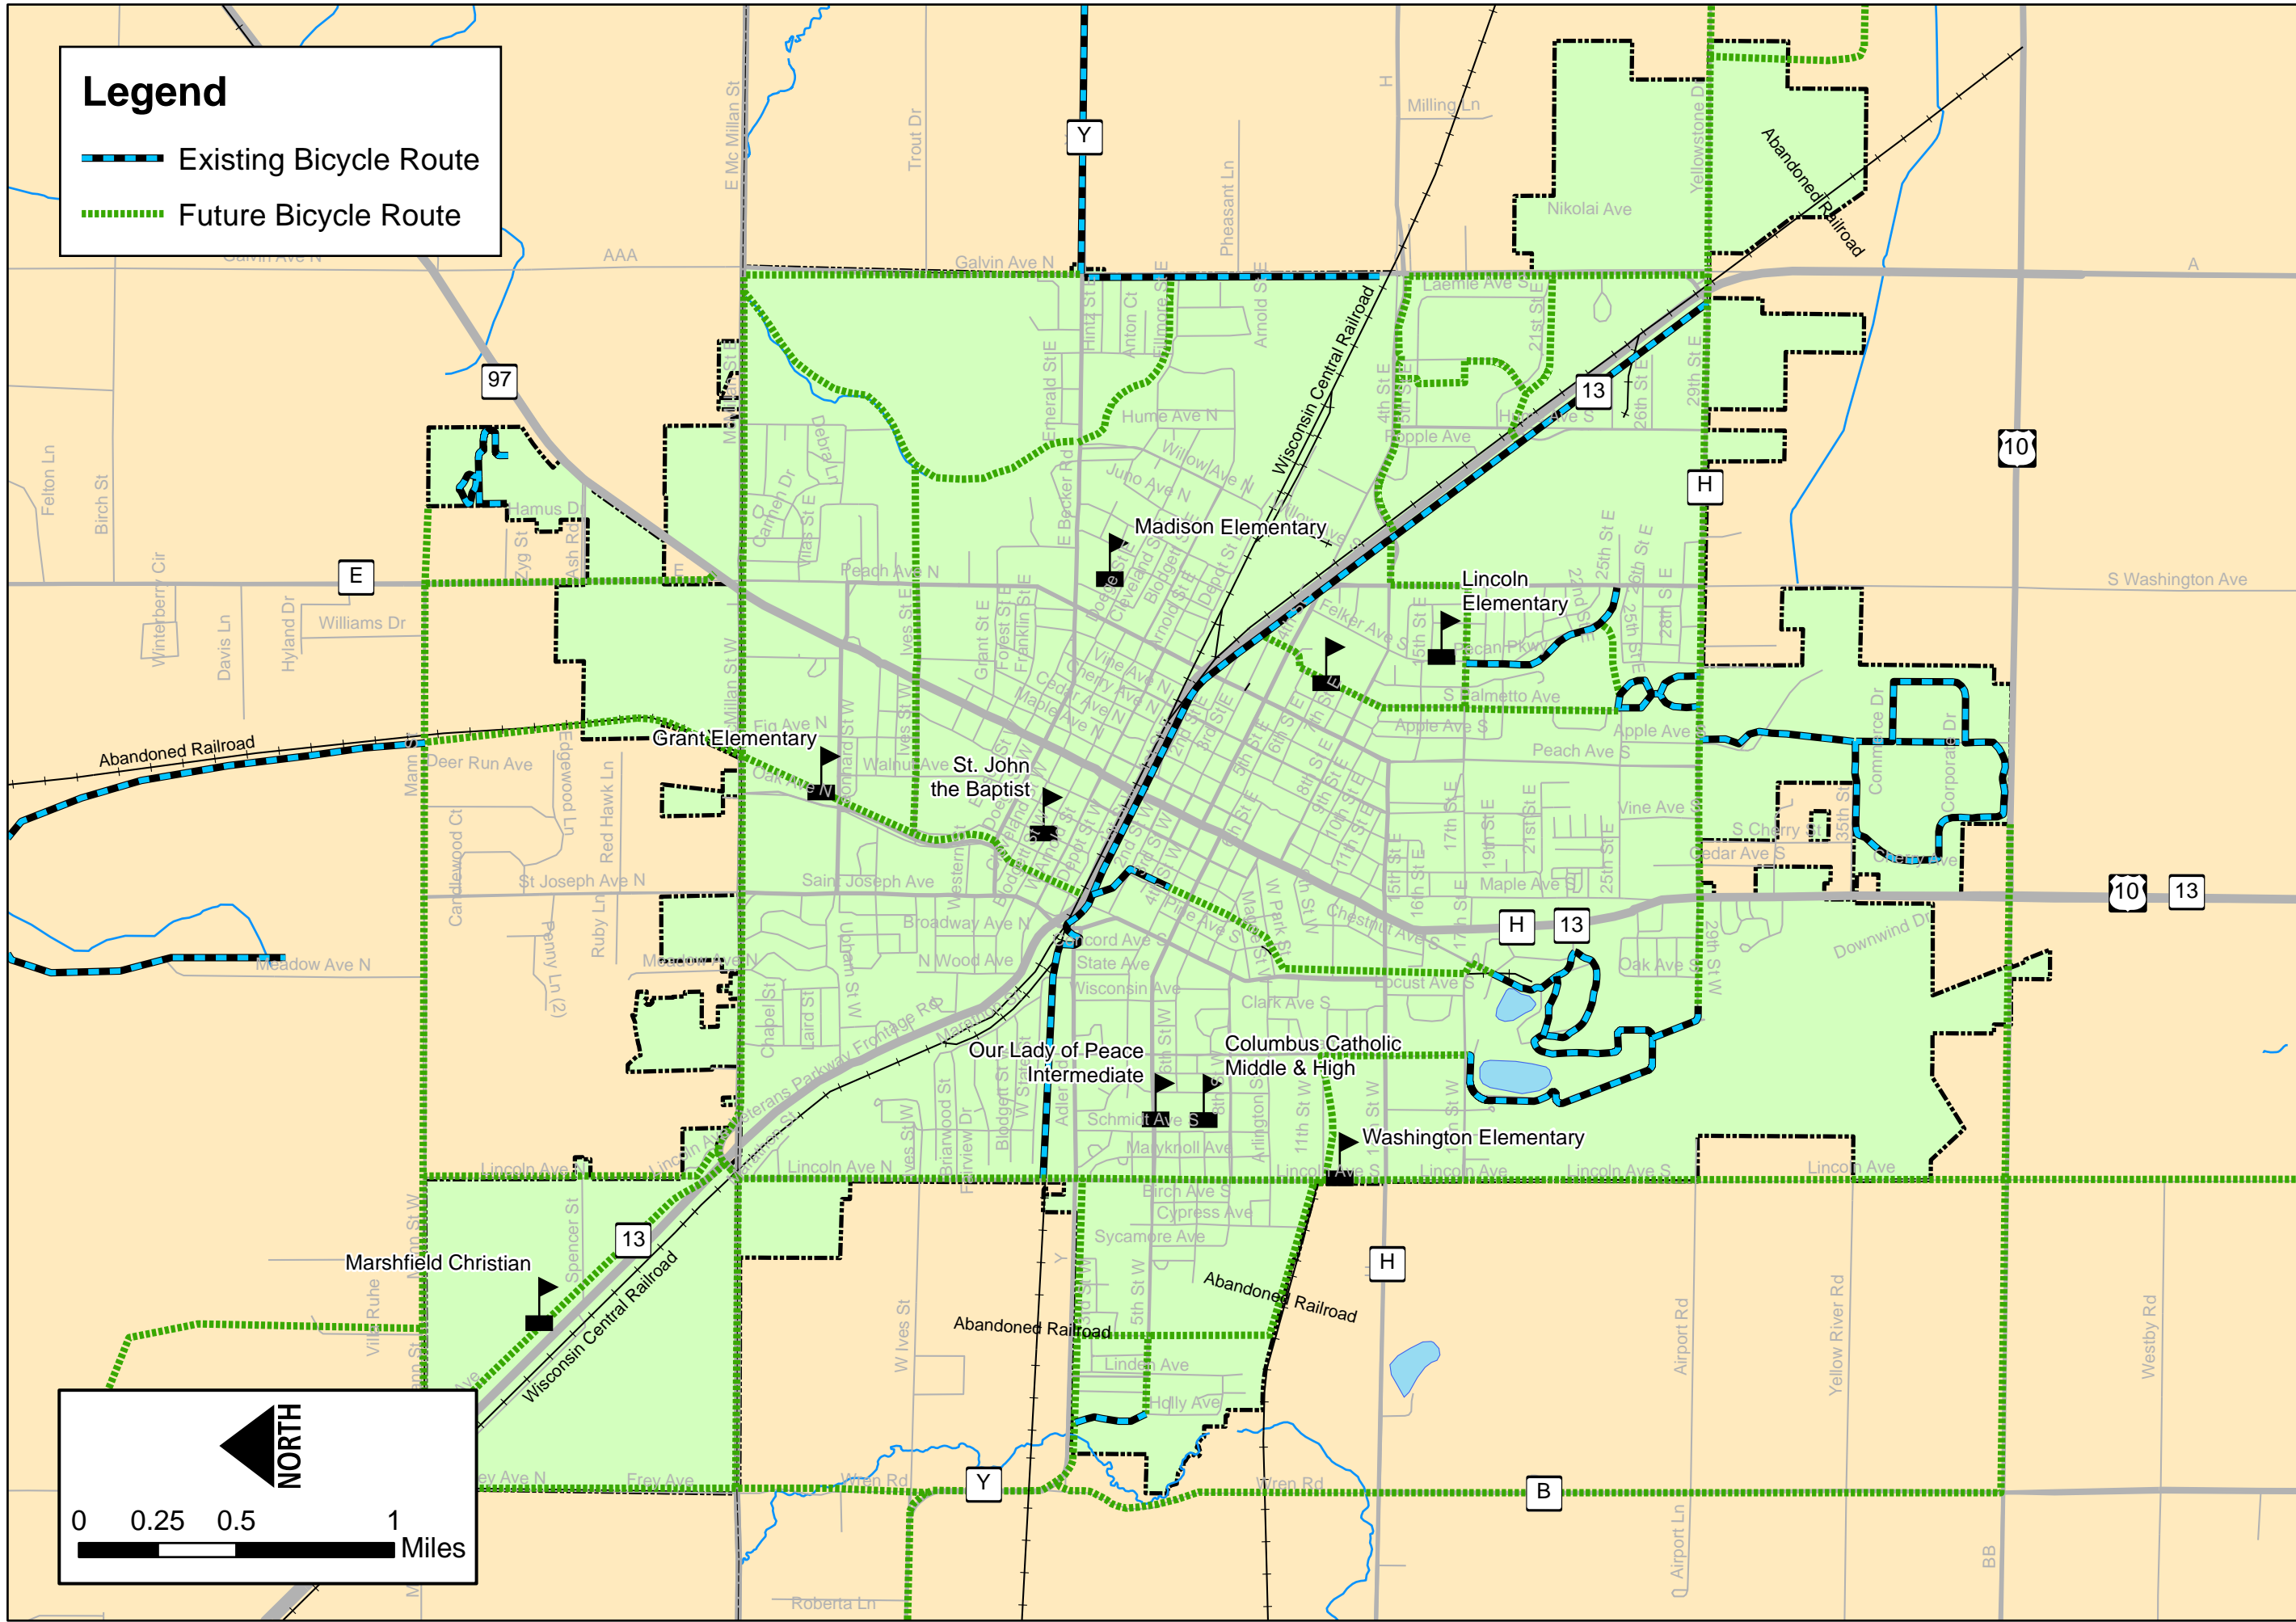

Legend

- Existing Bicycle Route
- Future Bicycle Route

NORTH

0 0.25 0.5 1 Miles

Marshfield Safe Routes to School Plan
Marshfield, Wisconsin
Bicycle Route Map